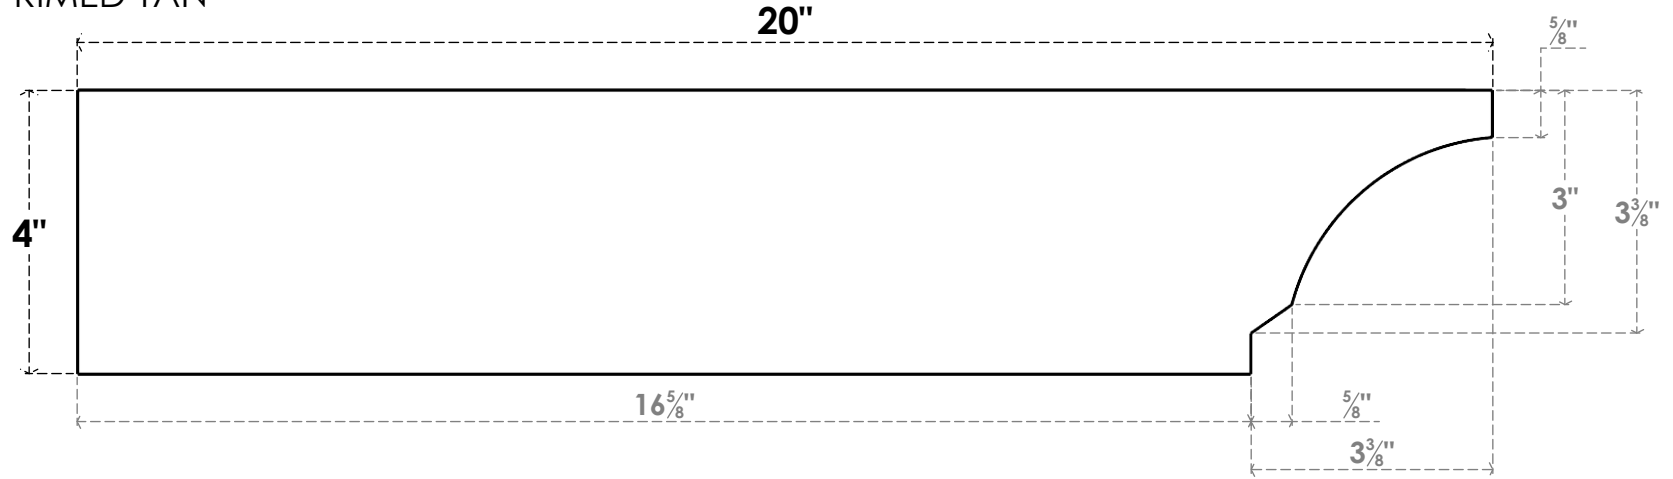

ITEM NUMBER: RFTURO06X04000X20000X004MOA00RCPR

6"W X 4"H X 20"L TIMBERTHANE ROUGH CEDAR MOAB FAUX WOOD OPEN RAFTER TAIL, 4"L END, PRIMED TAN

SIDE PROFILE

FRONT PROFILE

ISOMETRIC

GENERATED DATE : 03/02/2023