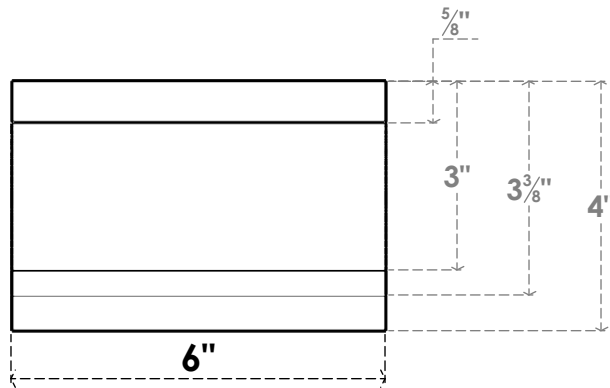

ITEM NUMBER: RFTURO06X04000X20000X004MOA00RCPR

6"W X 4"H X 20"L TIMBERTHANE ROUGH CEDAR MOAB FAUX WOOD OPEN RAFTER TAIL, 4"L END, PRIMED TAN

SIDE PROFILE

FRONT PROFILE

ISOMETRIC

GENERATED DATE : 03/02/2023