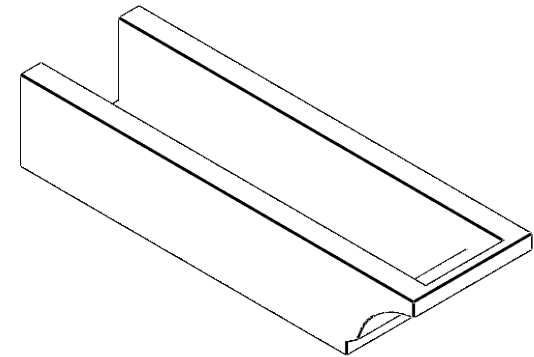

ITEM NUMBER: RFTURO06X04000X20000X004MOA00RCPR

6"W X 4"H X 20"L TIMBERTHANE ROUGH CEDAR MOAB FAUX WOOD OPEN RAFTER TAIL, 4"L END, PRIMED TAN

SIDE PROFILE

FRONT PROFILE

ISOMETRIC

GENERATED DATE : 03/02/2023

EKENA MILLWORK
2300 WEST MAIN ST.
CLARKSVILLE, TX 75426
TOLL FREE: 866-607-0453
WWW.EKENAMILLWORK.COM

NOTES

1. INSTALLATION TO BE COMPLETED IN ACCORDANCE WITH MANUFACTURER'S SPECIFICATIONS.
2. DRAWING MAY NOT BE TO SCALE
3. THIS DRAWING IS INTENDED FOR DESIGN AND PLANNING PURPOSES ONLY.
4. ALL INFORMATION CONTAINED HEREIN WAS CURRENT AT THE TIME OF DEVELOPMENT BUT MUST BE REVIEWED AND APPROVED BY THE PRODUCT MANUFACTURER TO BE CONSIDERED ACCURATE.
5. TIMBERTHANE ARCHITECTURAL PRODUCTS ARE MADE FROM HIGH DENSITY URETHANE AND COME FACTORY PRIMED